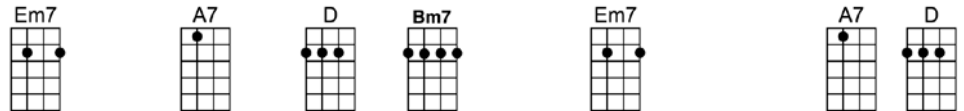

# BLUE MOON

4/4 1...2...123

Blue Moon you saw me standing a-lone

Without a dream in my heart without a love of my own

Blue Moon you knew just what I was there for

You heard me saying a prayer for someone I really could care for

## CHORUS:

And then there suddenly appeared before me the only one my arms will ever hold

I heard some-body whisper please a-dore me

And when I looked the Moon had turned to gold

Blue Moon now I'm no longer alone

# BLUE MOON

D Bm7 Em7 A7 D Bm7 Em7  
Blue Moon you saw me standing a-lone

A7 D Bm7 Em7 A7 D Bm7 Em7 A7  
Without a dream in my heart without a love of my own

A7#5 D Bm7 Em7 A7 D Bm7 Em7  
Blue Moon you knew just what I was there for