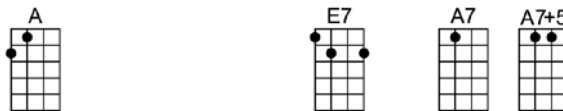

And when I looked the Moon had turned to gold