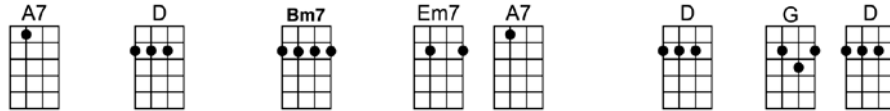

# BLUE MOON

4/4 1...2...123

Blue Moon you saw me standing a-lone

Without a dream in my heart without a love of my own

Blue Moon you knew just what I was there for

You heard me saying a prayer for someone I really could care for

# BLUE MOON

D Bm7 Em7 A7 D Bm7 Em7  
Blue Moon you saw me standing a-lone

A7 D Bm7 Em7 A7 D Bm7 Em7 A7  
Without a dream in my heart without a love of my own

A7#5 D Bm7 Em7 A7 D Bm7 Em7  
Blue Moon you knew just what I was there for