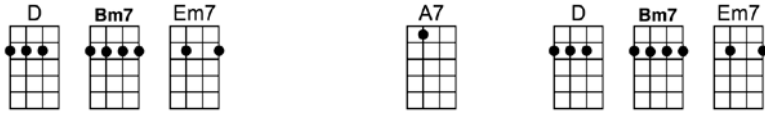

# BLUE MOON

4/4 1...2...123

Blue Moon you saw me standing a-lone

Without a dream in my heart without a love of my own

Blue Moon you knew just what I was there for

You heard me saying a prayer for someone I really could care for

# BLUE MOON

D Bm7 Em7 A7 D Bm7 Em7  
Blue Moon you saw me standing a-lone

A7 D Bm7 Em7 A7 D Bm7 Em7 A7  
Without a dream in my heart without a love of my own

A7#5 D Bm7 Em7 A7 D Bm7 Em7  
Blue Moon you knew just what I was there for

## CHORUS:

Em7 A7 D Bm7 Em7 A7 D  
And then there suddenly appeared before me the only one my arms will ever hold

Bb C7 F  
I heard some-body whisper please a-dore me

A E7 A7 A7#5  
And when I looked the Moon had turned to gold

D Bm7 Em7 A7 D Bm7 Em7  
Blue Moon now I'm no longer alone

A7 D Bm7 Em7 A7 D Gm6 D6  
Without a dream in my heart without a love of my own