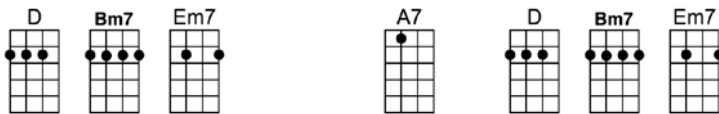

# BLUE MOON

4/4 1...2...123

Blue Moon you saw me standing a-lone

Without a dream in my heart without a love of my own

Blue Moon you knew just what I was there for

You heard me saying a prayer for someone I really could care for

## CHORUS:

And then there suddenly appeared before me the only one my arms will ever hold

I heard some-body whisper please a-dore me

And when I looked the Moon had turned to gold

Blue Moon now I'm no longer alone

# BLUE MOON

D Bm7 Em7 A7 D Bm7 Em7  
Blue Moon you saw me standing a-lone

A7 D Bm7 Em7 A7 D Bm7 Em7 A7  
Without a dream in my heart without a love of my own

A7#5 D Bm7 Em7 A7 D Bm7 Em7  
Blue Moon you knew just what I was there for

D Bm7 Em7 A7 D Bm7 Em7  
Blue Moon now I'm no longer alone

A7 D Bm7 Em7 A7 D Gm6 D6  
Without a dream in my heart without a love of my own