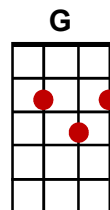

C G
Don't go around tonight, well it's bound to take your life
D7 C G G
There's a bad moon on the rise

G
Down down, deeper and down, down down, deeper and down
Down down, deeper and down, get down, deeper and down

Bad Moon Rising / Down Down (Cont'd)

C
I want all the world to see

G
To see you're laughing and you're laughing at me

C
I can take it all from you

D **D7** **G**
Again ... again, again ... again, again ... again, again get deeper and down

G
Down down, deeper and down, down down, deeper and down,
Down down, deeper and down, get down, deeper and down.

C
I have all the ways you see

G
To keep you guessing, stop your messing with me

C
You'll be back to find your way

D **D7** **G**
Again ... again, again ... again, again ... again, again get deeper and down

G
Down down, deeper and down, down down, deeper and down,
Down down, deeper and down, get down, deeper and down.