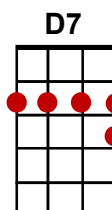

C G
Chorus: Don't go around tonight, well it's bound to take your life
D7 C G G
There's a bad moon on the rise