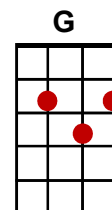

Bad Moon Rising / Down Down

(Creedence Clearwater Revival / Status Quo)

Intro: **G D7 C G G (x2)**
~~I see a bad moon a-rising~~

G D7 C G D7 C G
I see a bad moon a-rising, I see trouble on the way
G D7 C G D7 C G
I see earthquakes and lightnin', I see bad times today

Bad Moon Rising / Down Down (Cont'd)

C
I want all the world to see

G
To see you're laughing and you're laughing at me

C
I can take it all from you

D **D7** **G**
Again ... again, again ... again, again ... again, again get deeper and down

G **D7** **C** **G** **D7** **C** **G**
 I see a bad moon a-rising, I see trouble on the way
G **D7** **C** **G** **D7** **C** **G**
 I see earthquakes and lightnin', I see bad times today

Chorus: **C** **G**
 Don't go around tonight, well it's bound to take your life
D7 **C** **G** **G**
 There's a bad moon on the rise
C **G**
 Don't go around tonight, well it's bound to take your life
D7 **C** **G** **G**
 There's a bad moon on the rise

D7 **C** **G**
 There's a bad moon on the rise, down down, deeper and down,
D7 **C** **G**
 There's a bad moon on the rise, down down, deeper and down,
D7 **C** **G** ↓ [Stop] **G**
 There's a bad moon on the rise down down, deeper and down.